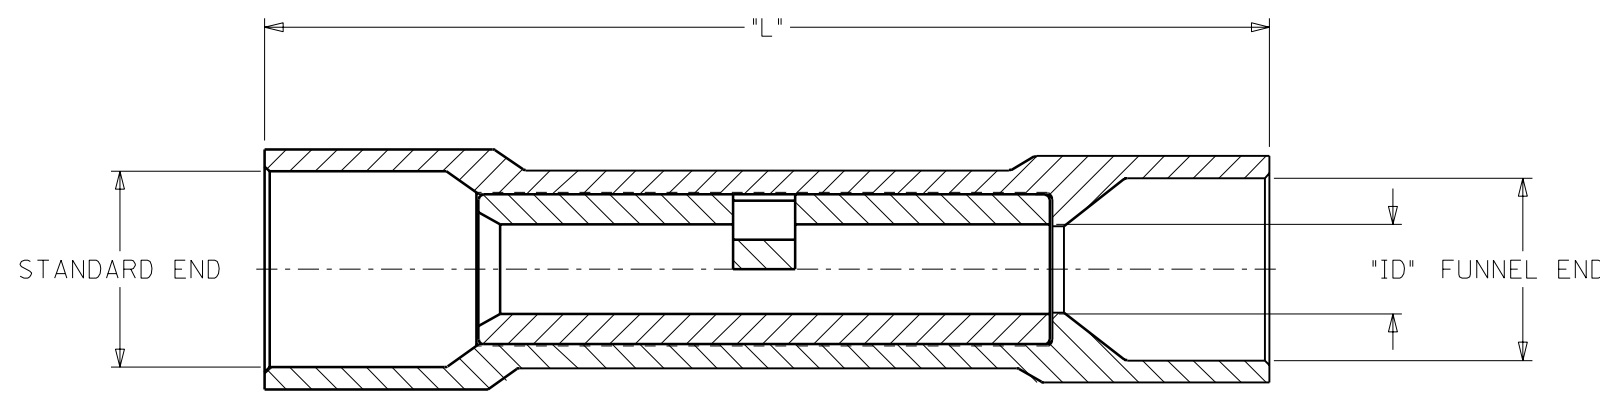

MATERIAL NUMBER	ALTERNATE NUMBER	WIRE SIZE AWG	INSULATION COLOR	CONNECTOR ID	MAX. WIRE INSUL. DIA.		LENTH "L"	TAPE HEIGHT "T"	DESCRIPTION
					STANDARD END	FUNNEL END			
F 192020010	AS-932	22-18	LIGHT RED	.061	.161	.147	1.07	----	LOOSE PIECE
F 192020011	AS-932-DK	22-18	DARK RED	.061	.161	.147	1.07	----	LOOSE PIECE
192020012	AS-932-DKT	22-18	DARK RED	.061	.161	.147	1.07	.480	TAPE MOUNTED
192020026	BS-942	16-14	LIGHT BLUE	.087	.199	.185	1.07	----	LOOSE PIECE
192020030	BS-942T	16-14	LIGHT BLUE	.087	.199	.185	1.07	.480	TAPE MOUNTED
192020027	BS-942-DK	16-14	DARK BLUE	.087	.199	.185	1.07	----	LOOSE PIECE
192020029	BS-942-DKT	16-14	DARK BLUE	.087	.199	.185	1.07	.480	TAPE MOUNTED
192020028	BS-942-DKBT	16-14	DARK BLUE	.087	.199	.185	1.07	.480	TAPE MOUNTED LARGE REEL
E 192020131	BS-942-B	16-14	BLUE	.087	.199	.185	1.07	----	LOOSE PIECE
192020130	BS-932-BBT	16-14	BLUE	.087	.199	.185	1.07	.480	TAPE MOUNTED LARGE REEL
192020045	CS-952	12-10	YELLOW	.138	.276	.262	1.15	----	LOOSE PIECE
192020046	CS-952-DK	12-10	DARK YELLOW	.138	.276	.262	1.15	----	LOOSE PIECE
192020047	CS-952-DKT	12-10	DARK YELLOW	.138	.276	.262	1.15	.440	TAPE MOUNTED
192020048	CS-952-DKBT	12-10	DARK YELLOW	.138	.276	.262	1.15	.440	TAPE MOUNTED LARGE REEL
192020141	CS-952 BULK	12-10	YELLOW	.138	.276	.262	1.15	----	BULK PACKED, 2500 PER PACKAGE
D 192020142	CS-952-DK BULK	12-10	DARK YELLOW	.138	.276	.262	1.15	----	BULK PACKED, 2500 PER PACKAGE

NOTES:
 1. MATERIAL: COPPER.
 2. PLATING: ELECTRON-TIN.
 3. INSULATION: 6/6 NYLON

CUSTOMER DRAWING

DIMENSIONS SHOWN (METRIC) INCH			
UNLESS OTHERWISE SPECIFIED TOLERANCES: ANGULAR ± 1/2°			
	INCH	METRIC	
3 PLACE	± .005	± ---	
2 PLACE	± .01	± 0.13	
1 PLACE	± ---	± 0.25	
DRAFT WHERE APPLICABLE MUST REMAIN WITHIN DIMENSIONS			
DRWG. BY	HEB	CHK'D. BY	RWD
APP'D. BY	RWD	SCALE	NO:NE