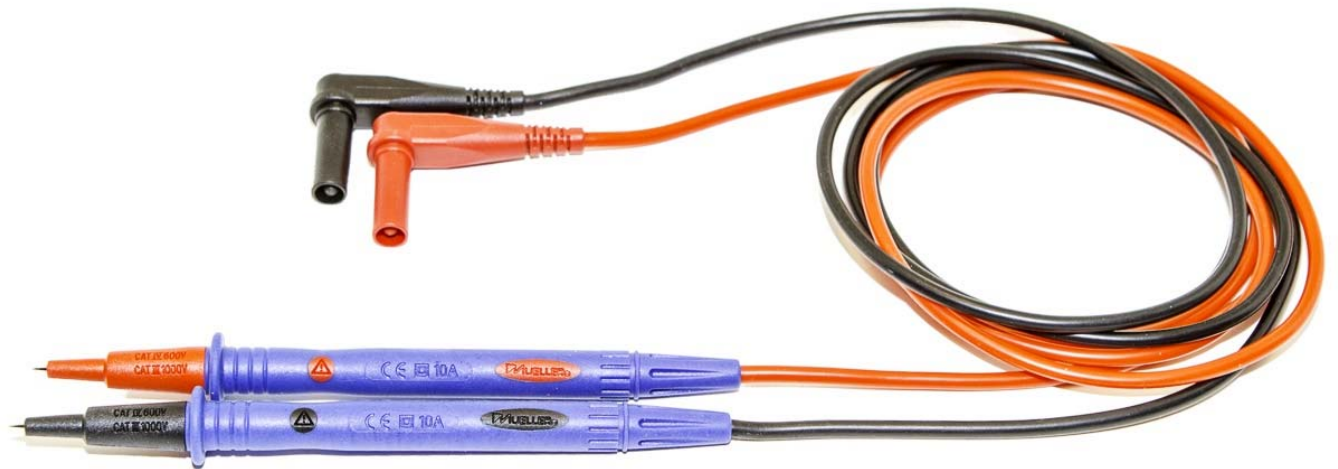

### BU-P5519A (PREMIUM TEST PROBE SET)

- The BU-P5519A is Mueller's premium test probe set. It includes one red and one black soft grip test probe.
- Constructed with premium, ultra-flex 18 AWG silicone jacketed wire and have over-molded, shrouded, right angle, safety tip, industry standard 4mm banana plugs.
- Features "snap-on" safety tips for extended category III and IV voltage ratings.
- Compatible with all major DMM (Digital Multi-meter) brands that accept shrouded 4mm banana plugs.
- 4 feet (1.2m) long
- Ratings: Cat IV 600V (with safety tip); Cat III 1000V (with safety tip); Cat II 1000V (without safety tip); 10 Amps.
- RoHS Compliant