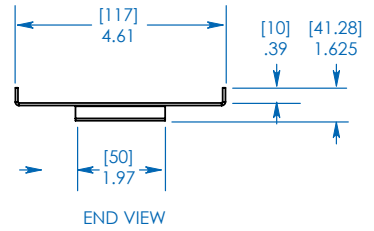

### Specifications

Model	SRVRTBAR45
Unit Dimensions, Each Bar (H x W x D)	81.25 x 4.625 x .1.625 in. / 2063.75 x 117.48 x 41.28 mm
Shipping Dimensions (H x W x D)	87.25 x 8.5 x 4.9 in. / 2216.15 x 215.9 x 124.46 mm
Unit Weight (Both Bars)	16 lb. / 7.3 kg
Shipping Weight	16.6 lb. / 7.5 kg
Standards	Tested to RoHS

Tripp Lite has a policy of continuous improvement. Specifications are subject to change without notice.

SEE NEXT PAGE FOR DETAILED UNIT MEASUREMENTS

1111 W. 35th Street  
Chicago, IL 60609 USA  
773.869.1234  
www.tripplite.com

FRONT VIEW

SIDE VIEW

END VIEW

Dimensions: [mm] INCHES

Tripp Lite has a policy of continuous improvement. Specifications are subject to change without notice.

MODEL:  
**SRVRTBAR45**  
**TRIPP·LITE**

1111 W. 35th Street  
 Chicago, IL 60609 USA  
 773.869.1234