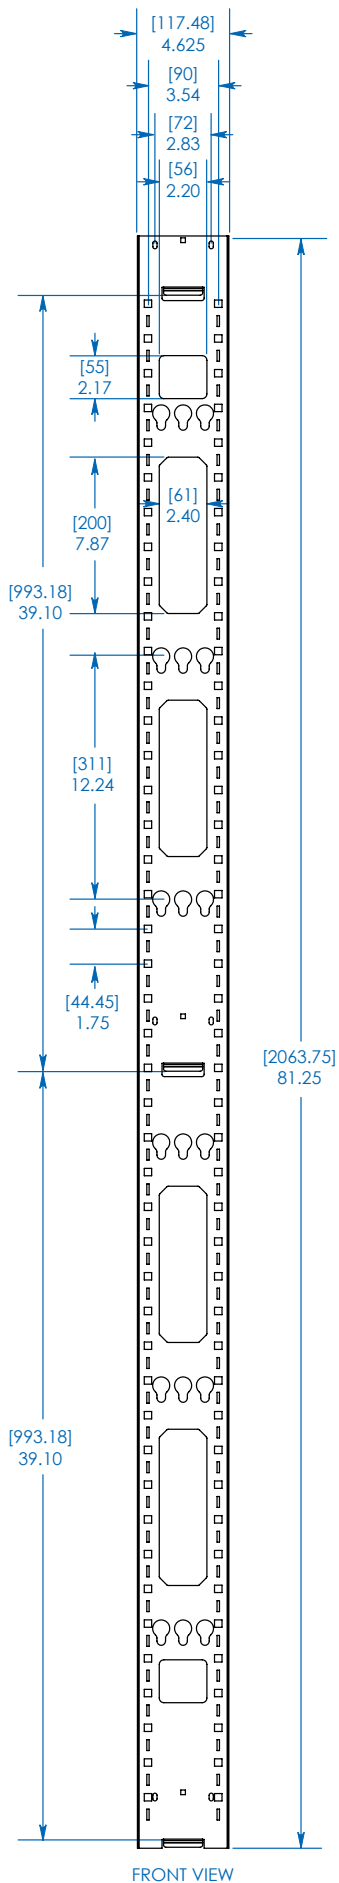

# SRVRTBAR45

## SmartRack® 45U Vertical Cable Management Bars (2)

- A** 45U Height
- B** 4.625-inch Width (Each Bar)
- C** Keyhole Slots for Toolless Mounting of Cable Management Accessories and PDUs

SRVRTBAR45 cable management bars (2 included in package) provide additional vertical mounting for cable management accessories and vertical PDUs. They are compatible with 45U rack enclosures and feature keyhole slots for toolless device installation. Mounting hardware is included.

### Specifications

Model	SRVRTBAR45
Unit Dimensions, Each Bar (H x W x D)	81.25 x 4.625 x .1.625 in. / 2063.75 x 117.48 x 41.28 mm
Shipping Dimensions (H x W x D)	87.25 x 8.5 x 4.9 in. / 2216.15 x 215.9 x 124.46 mm
Unit Weight (Both Bars)	16 lb. / 7.3 kg
Shipping Weight	16.6 lb. / 7.5 kg
Standards	Tested to RoHS

FRONT VIEW

SIDE VIEW

END VIEW

Dimensions: [mm] INCHES

Tripp Lite has a policy of continuous improvement. Specifications are subject to change without notice.

MODEL:  
**SRVRTBAR45**  
**TRIPP·LITE**

1111 W. 35th Street  
 Chicago, IL 60609 USA  
 773.869.1234