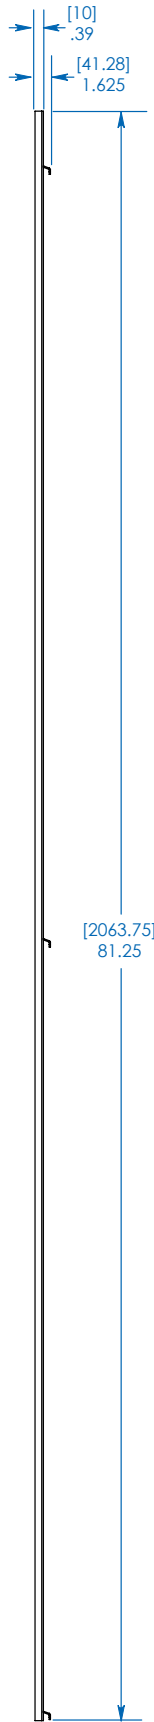

# SRVRTBAR45

## SmartRack® 45U Vertical Cable Management Bars (2)

- A** 45U Height
- B** 4.625-inch Width (Each Bar)
- C** Keyhole Slots for Toolless Mounting of Cable Management Accessories and PDUs

SRVRTBAR45 cable management bars (2 included in package) provide additional vertical mounting for cable management accessories and vertical PDUs. They are compatible with 45U rack enclosures and feature keyhole slots for toolless device installation. Mounting hardware is included.

### Specifications

Model	SRVRTBAR45
Unit Dimensions, Each Bar (H x W x D)	81.25 x 4.625 x .1.625 in. / 2063.75 x 117.48 x 41.28 mm
Shipping Dimensions (H x W x D)	87.25 x 8.5 x 4.9 in. / 2216.15 x 215.9 x 124.46 mm
Unit Weight (Both Bars)	16 lb. / 7.3 kg
Shipping Weight	16.6 lb. / 7.5 kg
Standards	Tested to RoHS

FRONT VIEW

SIDE VIEW

END VIEW

Dimensions: [mm] INCHES

Tripp Lite has a policy of continuous improvement. Specifications are subject to change without notice.

MODEL:  
**SRVRTBAR45**  
**TRIPP·LITE**

1111 W. 35th Street  
 Chicago, IL 60609 USA  
 773.869.1234