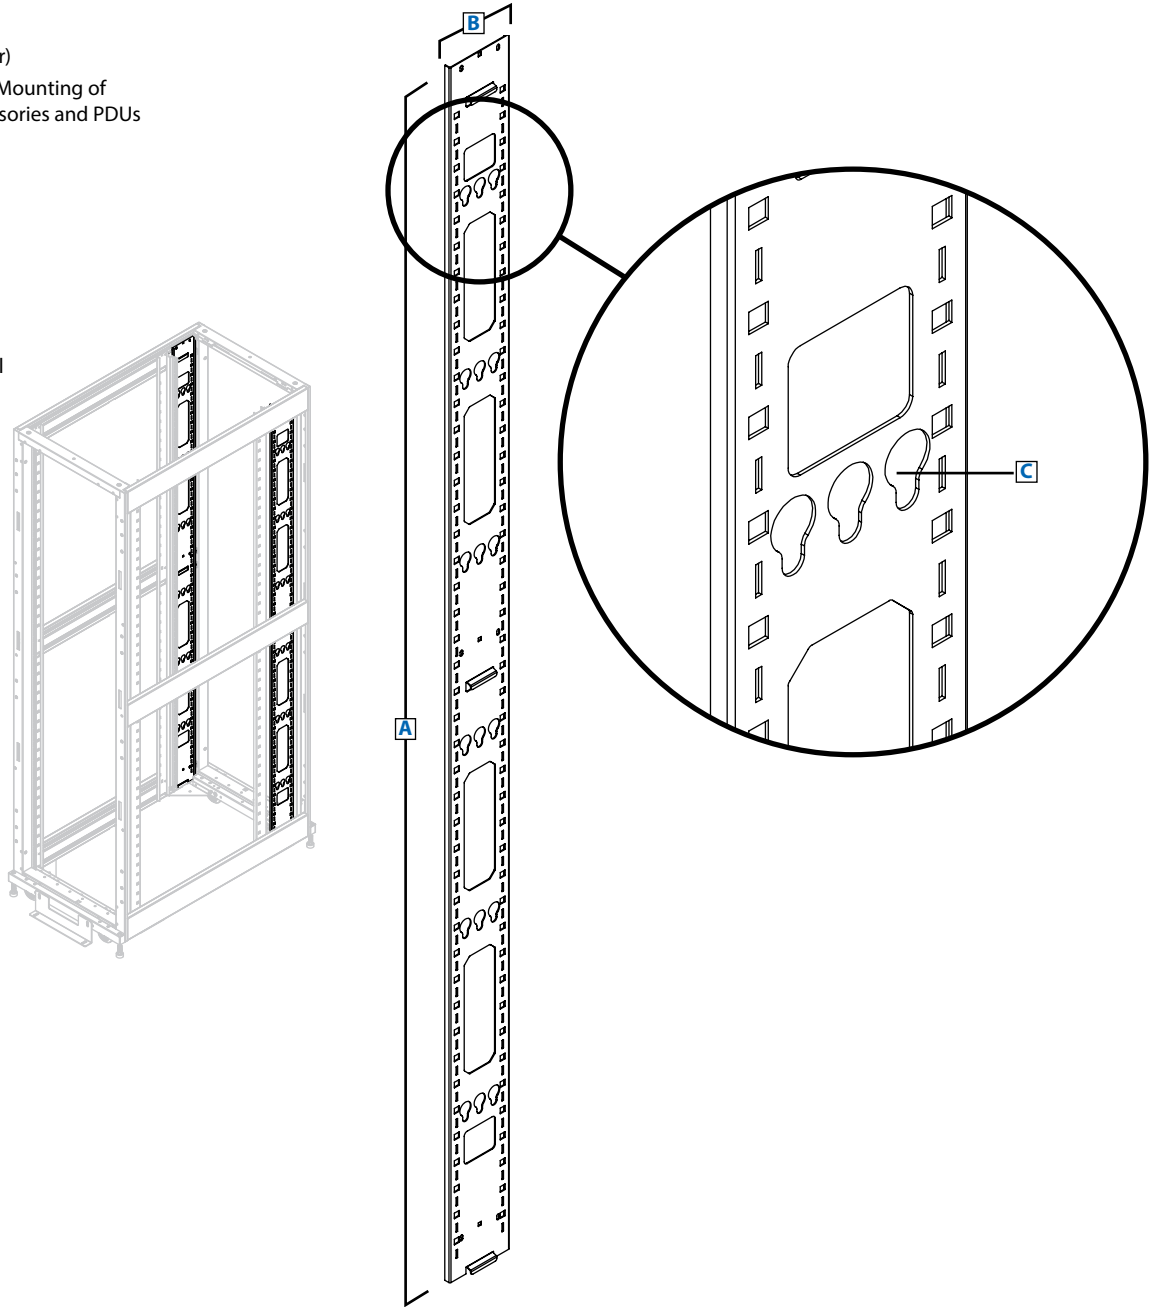

# SRVRTBAR45

## SmartRack® 45U Vertical Cable Management Bars (2)

- A** 45U Height
- B** 4.625-inch Width (Each Bar)
- C** Keyhole Slots for Toolless Mounting of Cable Management Accessories and PDUs

SRVRTBAR45 cable management bars (2 included in package) provide additional vertical mounting for cable management accessories and vertical PDUs. They are compatible with 45U rack enclosures and feature keyhole slots for toolless device installation. Mounting hardware is included.

### Specifications

Model	SRVRTBAR45
Unit Dimensions, Each Bar (H x W x D)	81.25 x 4.625 x .1.625 in. / 2063.75 x 117.48 x 41.28 mm
Shipping Dimensions (H x W x D)	87.25 x 8.5 x 4.9 in. / 2216.15 x 215.9 x 124.46 mm
Unit Weight (Both Bars)	16 lb. / 7.3 kg
Shipping Weight	16.6 lb. / 7.5 kg
Standards	Tested to RoHS

FRONT VIEW

SIDE VIEW

END VIEW

Dimensions: [mm] INCHES

Tripp Lite has a policy of continuous improvement. Specifications are subject to change without notice.

MODEL:  
**SRVRTBAR45**  
**TRIPP·LITE**

1111 W. 35th Street  
 Chicago, IL 60609 USA  
 773.869.1234