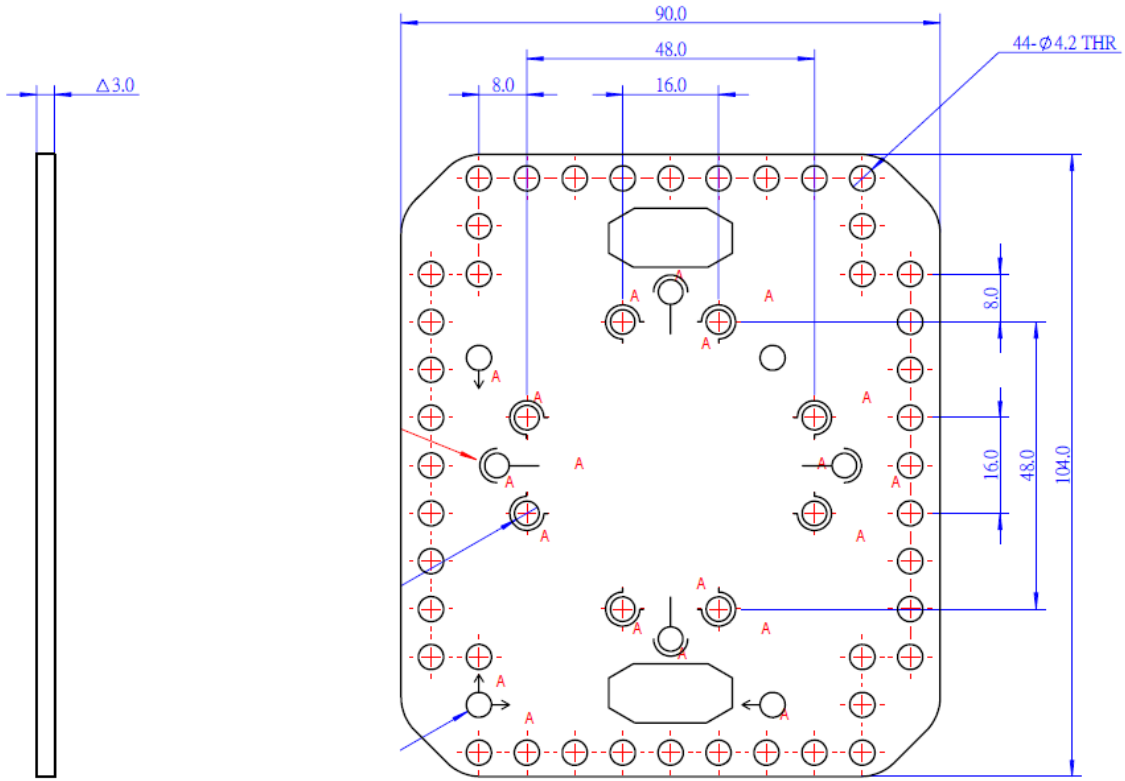

MegaPi Acrylic Bracket

SKU: 62448 Weight: 30.00 Gram

What is MegaPi Acrylic Bracket?

MegaPi Acrylic Bracket is a kind of multi-purpose bracket which can use for MegaPi, it can be connected with MegaPi easily by using the Plastic Rivet.

Features of the MegaPi Acrylic Bracket

- ? Made of transparent Acrylic, light and nice looking
- ? Compatible with MegaPi
- ? Can be connected with MegaPi easily by using the Plastic Rivet

Size Charts

Specifications

SKU	62448
Product Name	MegaPi Acrylic Bracket
Total Weight	30g
Package Content (Quantity x Part Name)	1 x MegaPi Acrylic Bracket

<https://store.makeblock.com/megapi-acrylic-bracket> 8-7-18