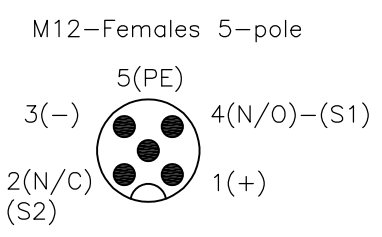

THIS DRAWING IS A CONTROLLED DOCUMENT.		DWN 16JAN2014 SATHISH KUMAR .G	 TE Connectivity		
DIMENSIONS: mm		CHK 16JAN2014 B.VELDHOVEN			
TOLERANCES UNLESS OTHERWISE SPECIFIED:		APVD 16JAN2014 A.VAN ZANDVOORT	NAME DISTR BOX M12 5POS 8WAY		
		PRODUCT SPEC -	-		
MATERIAL -		FINISH -	APPLICATION SPEC -	-	
		WEIGHT -	SIZE A3	CAGE CODE 00779	DRAWING NO C-2273164
CUSTOMER DRAWING			RESTRICTED TO -	SCALE NTS	SHEET 1 OF 2
			REV A		

THIS DRAWING IS UNPUBLISHED. RELEASED FOR PUBLICATION
 © COPYRIGHT - By - ALL RIGHTS RESERVED.

LOC	DIST	REVISIONS					
		P	LTR	DESCRIPTION	DATE	DWN	APVD
H	-	-	-	SEE SHEET 1	-	-	-

for 2 Signals per port

THIS DRAWING IS A CONTROLLED DOCUMENT.		DWN 16JAN2014 SATHISH KUMAR .G	TE Connectivity			
DIMENSIONS: mm		CHK 16JAN2014 B.VELDHOVEN			NAME	
TOLERANCES UNLESS OTHERWISE SPECIFIED:		APVD 16JAN2014 A.VAN ZANDVOORT	DISTR BOX M12 5POS 8WAY			
		PRODUCT SPEC	-			
0 PLC ± - 1 PLC ± - 2 PLC ± - 3 PLC ± - 4 PLC ± - ANGLES ± -		APPLICATION SPEC	-			
MATERIAL		WEIGHT	SIZE	CAGE CODE	DRAWING NO	RESTRICTED TO
-		-	A3	00779	C-2273164	-
CUSTOMER DRAWING			SCALE	SHEET	REV	
			NTS	2 OF 2	A	