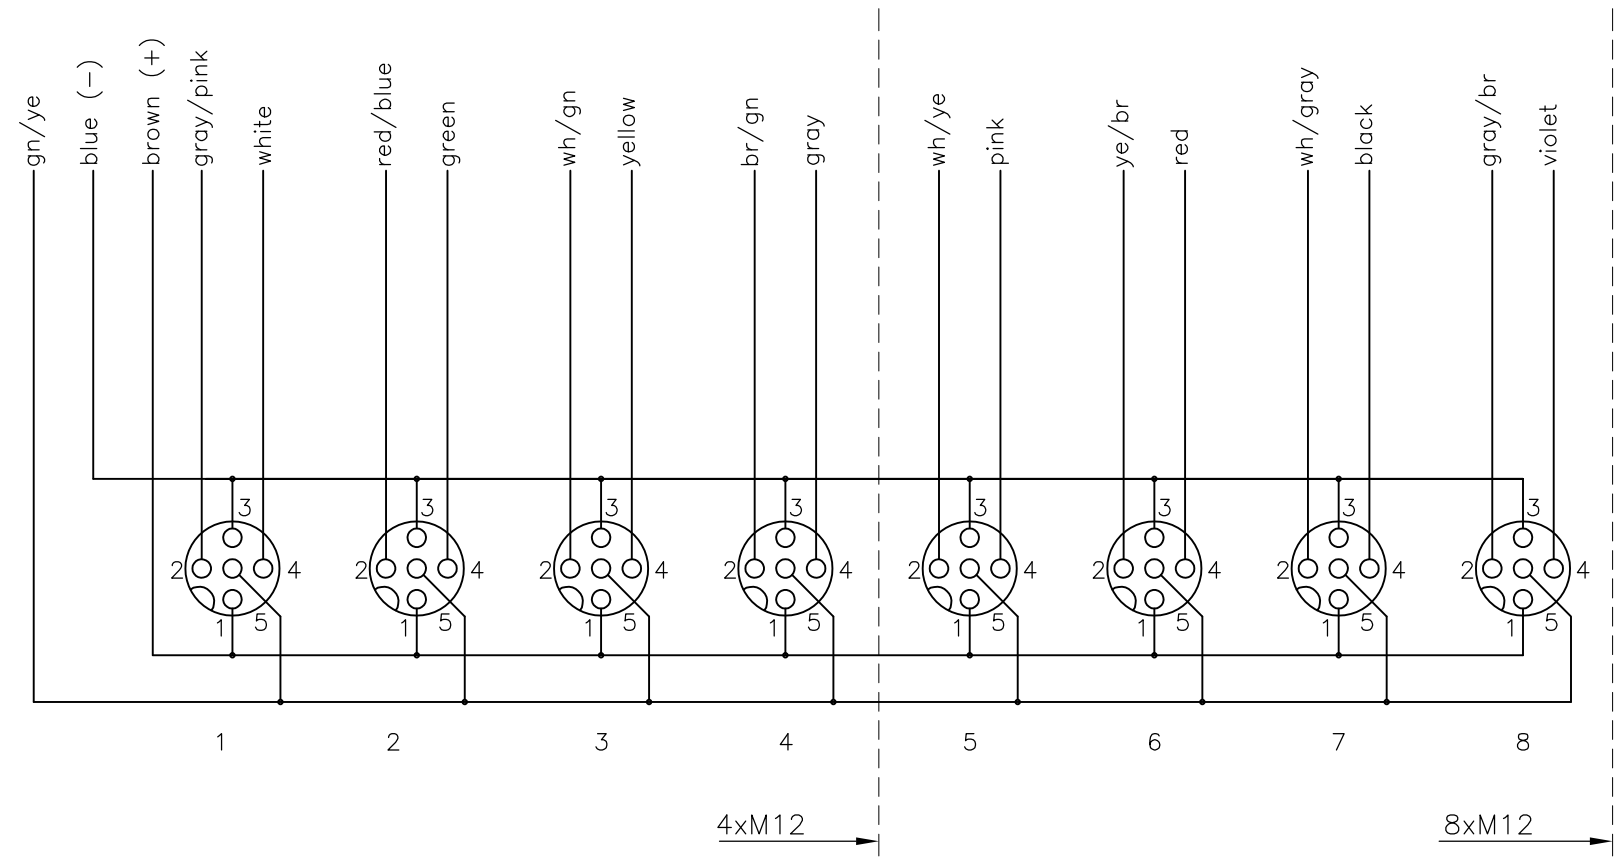

4

3

2

1

THIS DRAWING IS UNPUBLISHED. RELEASED FOR PUBLICATION
 © COPYRIGHT - By - ALL RIGHTS RESERVED.

LOC	DIST	REVISIONS			
P	LTR	DESCRIPTION	DATE	DWN	APVD
	A	INITIAL RELEASE	16JAN2014	GSK	BvH

PUR/PVC cable 5m	2273164-1
DESCRIPTION	TE PN

THIS DRAWING IS A CONTROLLED DOCUMENT.		DWN 16JAN2014 SATHISH KUMAR .G	 TE Connectivity		
DIMENSIONS: mm		CHK 16JAN2014 B.VELDHOVEN			
TOLERANCES UNLESS OTHERWISE SPECIFIED:		APVD 16JAN2014 A.VAN ZANDVOORT	NAME DISTR BOX M12 5POS 8WAY		
		PRODUCT SPEC -	-		
MATERIAL -		FINISH -	APPLICATION SPEC -	-	
		WEIGHT -	SIZE A3	CAGE CODE 00779	DRAWING NO C-2273164
CUSTOMER DRAWING			RESTRICTED TO -	SCALE NTS	SHEET 1 OF 2
			REV A		

THIS DRAWING IS UNPUBLISHED. RELEASED FOR PUBLICATION
 © COPYRIGHT - By - ALL RIGHTS RESERVED.

LOC	DIST	REVISIONS					
		P	LTR	DESCRIPTION	DATE	DWN	APVD
H	-	-	-	SEE SHEET 1	-	-	-

for 2 Signals per port

THIS DRAWING IS A CONTROLLED DOCUMENT.		DWN 16JAN2014 SATHISH KUMAR .G	TE Connectivity			
DIMENSIONS: mm		CHK 16JAN2014 B.VELDHOVEN			NAME	
TOLERANCES UNLESS OTHERWISE SPECIFIED:		APVD 16JAN2014 A.VAN ZANDVOORT	DISTR BOX M12 5POS 8WAY			
		PRODUCT SPEC	-			
0 PLC ± - 1 PLC ± - 2 PLC ± - 3 PLC ± - 4 PLC ± - ANGLES ± -		APPLICATION SPEC	-			
MATERIAL		WEIGHT	SIZE	CAGE CODE	DRAWING NO	RESTRICTED TO
-		-	A3	00779	C-2273164	-
CUSTOMER DRAWING			SCALE	SHEET	REV	
			NTS	2 OF 2	A	