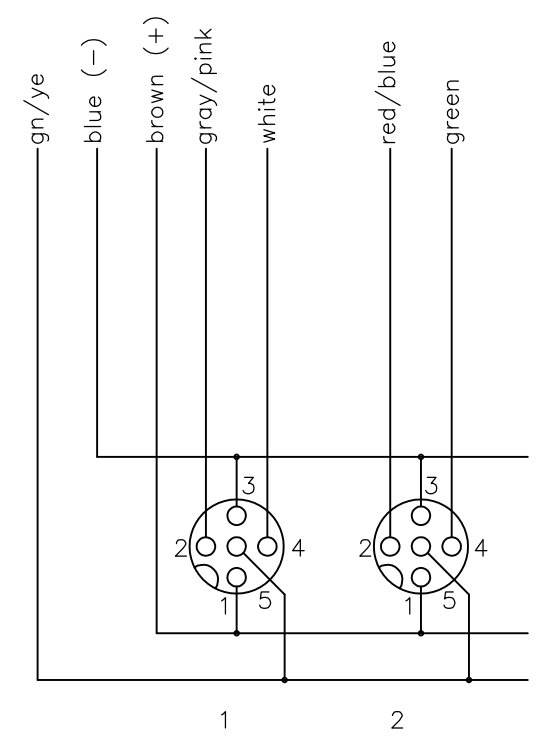

4

3

2

1

THIS DRAWING IS UNPUBLISHED. RELEASED FOR PUBLICATION
 © COPYRIGHT - By - ALL RIGHTS RESERVED.

LOC	DIST	REVISIONS			
P	LTR	DESCRIPTION	DATE	DWN	APVD
	A	INITIAL RELEASE	16JAN2014	GSK	BvH

PUR/PVC cable 5m	2273164-1
DESCRIPTION	TE PN

THIS DRAWING IS A CONTROLLED DOCUMENT.		DWN 16JAN2014 SATHISH KUMAR .G	 TE Connectivity		
DIMENSIONS: mm		CHK 16JAN2014 B.VELDHOVEN			
TOLERANCES UNLESS OTHERWISE SPECIFIED:		APVD 16JAN2014 A.VAN ZANDVOORT	NAME DISTR BOX M12 5POS 8WAY		
		PRODUCT SPEC -	-		
MATERIAL -		FINISH -	APPLICATION SPEC -	-	
		WEIGHT -	SIZE A3	CAGE CODE 00779	DRAWING NO C-2273164
CUSTOMER DRAWING			RESTRICTED TO -	SCALE NTS	SHEET 1 OF 2
			REV A		

THIS DRAWING IS UNPUBLISHED. RELEASED FOR PUBLICATION
 © COPYRIGHT - By - ALL RIGHTS RESERVED.

LOC	DIST	REVISIONS					
		P	LTR	DESCRIPTION	DATE	DWN	APVD
H	-	-	-	SEE SHEET 1	-	-	-

for 2 Signals per port

THIS DRAWING IS A CONTROLLED DOCUMENT.		DWN 16JAN2014 SATHISH KUMAR .G	TE Connectivity			
DIMENSIONS: mm		CHK 16JAN2014 B.VELDHOVEN			NAME	
TOLERANCES UNLESS OTHERWISE SPECIFIED:		APVD 16JAN2014 A.VAN ZANDVOORT	DISTR BOX M12 5POS 8WAY			
		PRODUCT SPEC	-			
0 PLC ± - 1 PLC ± - 2 PLC ± - 3 PLC ± - 4 PLC ± - ANGLES ± -		APPLICATION SPEC	-			
MATERIAL		WEIGHT	SIZE	CAGE CODE	DRAWING NO	RESTRICTED TO
-		-	A3	00779	C-2273164	-
CUSTOMER DRAWING			SCALE	SHEET	REV	
			NTS	2 OF 2	A	