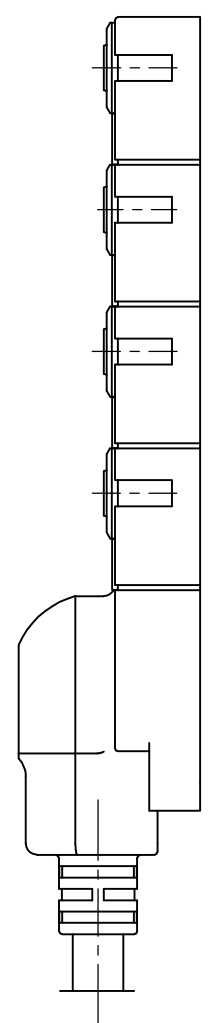

4

3

2

1

THIS DRAWING IS UNPUBLISHED. RELEASED FOR PUBLICATION
 © COPYRIGHT - By - ALL RIGHTS RESERVED.

LOC	DIST	REVISIONS			
P	LTR	DESCRIPTION	DATE	DWN	APVD
	A	INITIAL RELEASE	16JAN2014	GSK	BvH

PUR/PVC cable 5m	2273164-1
DESCRIPTION	TE PN

THIS DRAWING IS A CONTROLLED DOCUMENT.		DWN 16JAN2014 SATHISH KUMAR .G	 TE Connectivity		
DIMENSIONS: mm		CHK 16JAN2014 B.VELDHOVEN			
TOLERANCES UNLESS OTHERWISE SPECIFIED:		APVD 16JAN2014 A.VAN ZANDVOORT	NAME DISTR BOX M12 5POS 8WAY		
		PRODUCT SPEC -	-		
MATERIAL -		FINISH -	APPLICATION SPEC -	-	
		WEIGHT -	SIZE A3	CAGE CODE 00779	DRAWING NO C-2273164
CUSTOMER DRAWING			RESTRICTED TO -	SCALE NTS	SHEET 1 OF 2
			REV A		

THIS DRAWING IS UNPUBLISHED. RELEASED FOR PUBLICATION
 © COPYRIGHT - By - ALL RIGHTS RESERVED.

LOC	DIST	REVISIONS					
		P	LTR	DESCRIPTION	DATE	DWN	APVD
H	-	-	-	SEE SHEET 1	-	-	-

for 2 Signals per port

THIS DRAWING IS A CONTROLLED DOCUMENT.		DWN 16JAN2014 SATHISH KUMAR .G	TE Connectivity			
DIMENSIONS: mm		CHK 16JAN2014 B.VELDHOVEN			NAME	
TOLERANCES UNLESS OTHERWISE SPECIFIED:		APVD 16JAN2014 A.VAN ZANDVOORT	DISTR BOX M12 5POS 8WAY			
		PRODUCT SPEC	-			
0 PLC ± - 1 PLC ± - 2 PLC ± - 3 PLC ± - 4 PLC ± - ANGLES ± -		APPLICATION SPEC	-			
MATERIAL		WEIGHT	SIZE	CAGE CODE	DRAWING NO	RESTRICTED TO
-		-	A3	00779	C-2273164	-
CUSTOMER DRAWING			SCALE	SHEET	REV	
			NTS	2 OF 2	A	