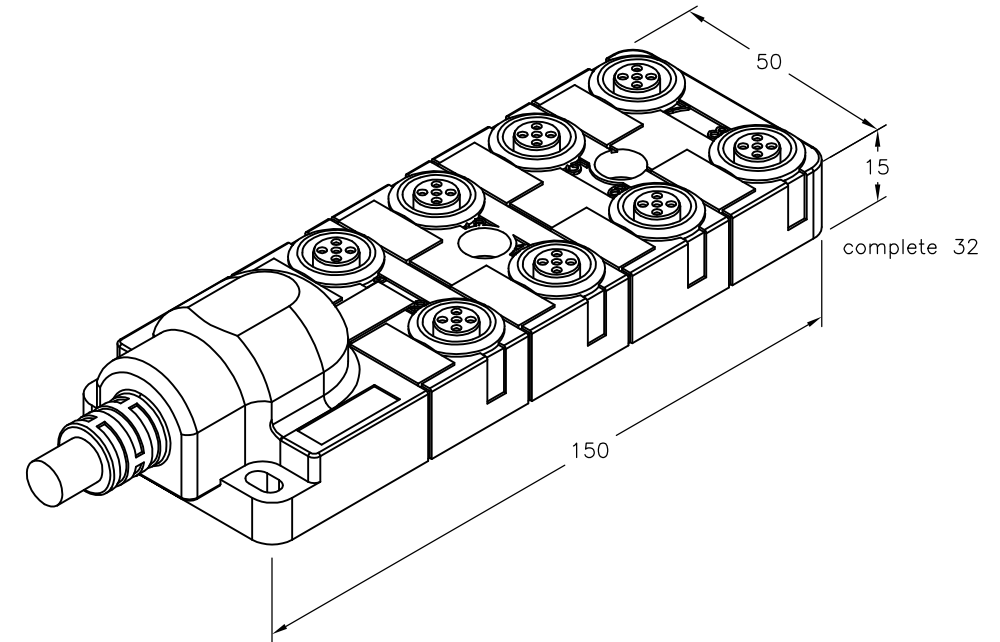

4

3

2

1

THIS DRAWING IS UNPUBLISHED. RELEASED FOR PUBLICATION
 © COPYRIGHT - By - ALL RIGHTS RESERVED.

LOC	DIST	REVISIONS			
P	LTR	DESCRIPTION	DATE	DWN	APVD
	A	INITIAL RELEASE	16JAN2014	GSK	BvH

PUR/PVC cable 5m	2273164-1
DESCRIPTION	TE PN

THIS DRAWING IS A CONTROLLED DOCUMENT.		DWN 16JAN2014 SATHISH KUMAR .G	 TE Connectivity		
DIMENSIONS: mm		CHK 16JAN2014 B.VELDHOVEN			
TOLERANCES UNLESS OTHERWISE SPECIFIED:		APVD 16JAN2014 A.VAN ZANDVOORT	NAME DISTR BOX M12 5POS 8WAY		
		PRODUCT SPEC -	-		
MATERIAL -		FINISH -	APPLICATION SPEC -	-	
		WEIGHT -	SIZE A3	CAGE CODE 00779	DRAWING NO C-2273164
CUSTOMER DRAWING			RESTRICTED TO -	SCALE NTS	SHEET 1 OF 2
			REV A		

THIS DRAWING IS UNPUBLISHED. RELEASED FOR PUBLICATION
 © COPYRIGHT - By - ALL RIGHTS RESERVED.

LOC	DIST	REVISIONS					
		P	LTR	DESCRIPTION	DATE	DWN	APVD
H	-	-	-	SEE SHEET 1	-	-	-

for 2 Signals per port

THIS DRAWING IS A CONTROLLED DOCUMENT.		DWN 16JAN2014 SATHISH KUMAR .G	TE Connectivity			
DIMENSIONS: mm		CHK 16JAN2014 B.VELDHOVEN			NAME	
TOLERANCES UNLESS OTHERWISE SPECIFIED:		APVD 16JAN2014 A.VAN ZANDVOORT	DISTR BOX M12 5POS 8WAY			
		PRODUCT SPEC	-			
0 PLC ± - 1 PLC ± - 2 PLC ± - 3 PLC ± - 4 PLC ± - ANGLES ± -		APPLICATION SPEC	-			
MATERIAL		WEIGHT	SIZE	CAGE CODE	DRAWING NO	RESTRICTED TO
-		-	A3	00779	C-2273164	-
CUSTOMER DRAWING			SCALE	SHEET	REV	
			NTS	2 OF 2	A	