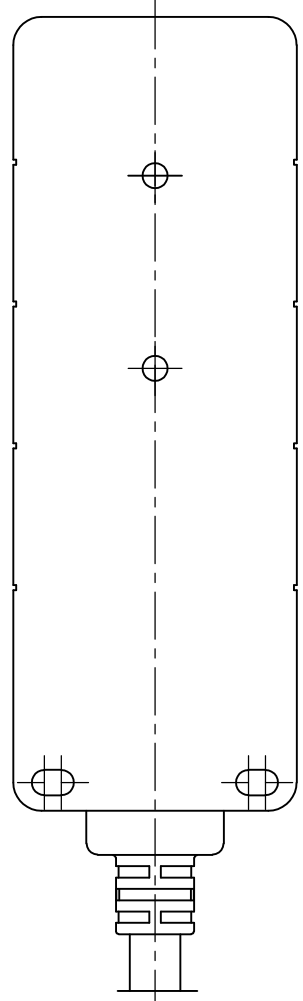

4

3

2

1

THIS DRAWING IS UNPUBLISHED. RELEASED FOR PUBLICATION
 © COPYRIGHT - By - ALL RIGHTS RESERVED.

LOC	DIST	REVISIONS			
P	LTR	DESCRIPTION	DATE	DWN	APVD
	A	INITIAL RELEASE	16JAN2014	GSK	BvH

PUR/PVC cable 5m	2273164-1
DESCRIPTION	TE PN

THIS DRAWING IS A CONTROLLED DOCUMENT.		DWN 16JAN2014 SATHISH KUMAR .G	 TE Connectivity		
DIMENSIONS: mm		CHK 16JAN2014 B.VELDHOVEN			
TOLERANCES UNLESS OTHERWISE SPECIFIED:		APVD 16JAN2014 A.VAN ZANDVOORT	NAME DISTR BOX M12 5POS 8WAY		
		PRODUCT SPEC -	-		
MATERIAL -		FINISH -	APPLICATION SPEC -	-	
		WEIGHT -	SIZE A3	CAGE CODE 00779	DRAWING NO C-2273164
CUSTOMER DRAWING			RESTRICTED TO -	SCALE NTS	SHEET 1 OF 2
			REV A		

THIS DRAWING IS UNPUBLISHED. RELEASED FOR PUBLICATION
 © COPYRIGHT - By - ALL RIGHTS RESERVED.

LOC	DIST	REVISIONS					
		P	LTR	DESCRIPTION	DATE	DWN	APVD
H	-	-	-	SEE SHEET 1	-	-	-

for 2 Signals per port

THIS DRAWING IS A CONTROLLED DOCUMENT.		DWN 16JAN2014 SATHISH KUMAR .G	TE Connectivity			
DIMENSIONS: mm		CHK 16JAN2014 B.VELDHOVEN			NAME	
TOLERANCES UNLESS OTHERWISE SPECIFIED:		APVD 16JAN2014 A.VAN ZANDVOORT	DISTR BOX M12 5POS 8WAY			
		PRODUCT SPEC	-			
0 PLC ± - 1 PLC ± - 2 PLC ± - 3 PLC ± - 4 PLC ± - ANGLES ± -		APPLICATION SPEC	-			
MATERIAL		WEIGHT	SIZE	CAGE CODE	DRAWING NO	RESTRICTED TO
-		-	A3	00779	C-2273164	-
CUSTOMER DRAWING			SCALE	SHEET	REV	
			NTS	2 OF 2	A	