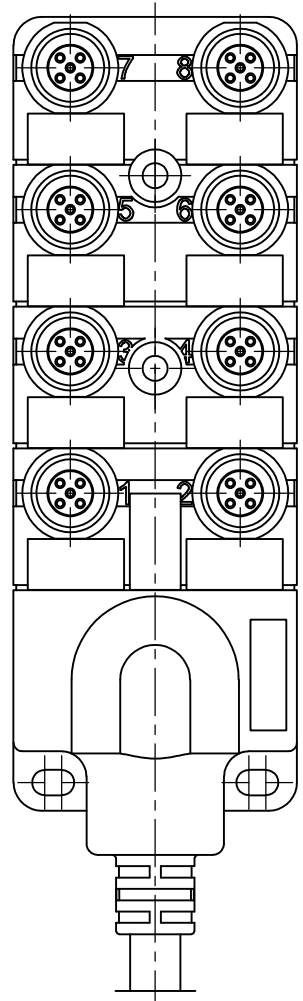

4

3

2

1

THIS DRAWING IS UNPUBLISHED. RELEASED FOR PUBLICATION
 © COPYRIGHT - By - ALL RIGHTS RESERVED.

LOC	DIST	REVISIONS			
P	LTR	DESCRIPTION	DATE	DWN	APVD
	A	INITIAL RELEASE	16JAN2014	GSK	BvH

PUR/PVC cable 5m	2273164-1
DESCRIPTION	TE PN

THIS DRAWING IS A CONTROLLED DOCUMENT.		DWN 16JAN2014 SATHISH KUMAR .G	 TE Connectivity		
DIMENSIONS: mm		CHK 16JAN2014 B.VELDHOVEN			
TOLERANCES UNLESS OTHERWISE SPECIFIED:		APVD 16JAN2014 A.VAN ZANDVOORT	NAME DISTR BOX M12 5POS 8WAY		
		PRODUCT SPEC -	-		
MATERIAL -		FINISH -	APPLICATION SPEC -	-	
		WEIGHT -	SIZE A3	CAGE CODE 00779	DRAWING NO C-2273164
CUSTOMER DRAWING			RESTRICTED TO -	SCALE NTS	SHEET 1 OF 2
			REV A		

THIS DRAWING IS UNPUBLISHED. RELEASED FOR PUBLICATION
 © COPYRIGHT - By - ALL RIGHTS RESERVED.

LOC	DIST	REVISIONS					
		P	LTR	DESCRIPTION	DATE	DWN	APVD
H	-	-	-	SEE SHEET 1	-	-	-

for 2 Signals per port

THIS DRAWING IS A CONTROLLED DOCUMENT.		DWN 16JAN2014 SATHISH KUMAR .G	TE Connectivity			
DIMENSIONS: mm		CHK 16JAN2014 B.VELDHOVEN			NAME	
TOLERANCES UNLESS OTHERWISE SPECIFIED:		APVD 16JAN2014 A.VAN ZANDVOORT	DISTR BOX M12 5POS 8WAY			
		PRODUCT SPEC	-			
0 PLC ± - 1 PLC ± - 2 PLC ± - 3 PLC ± - 4 PLC ± - ANGLES ± -		APPLICATION SPEC	-			
MATERIAL		WEIGHT	SIZE	CAGE CODE	DRAWING NO	RESTRICTED TO
-		-	A3	00779	C-2273164	-
CUSTOMER DRAWING			SCALE	SHEET	REV	
			NTS	2 OF 2	A	