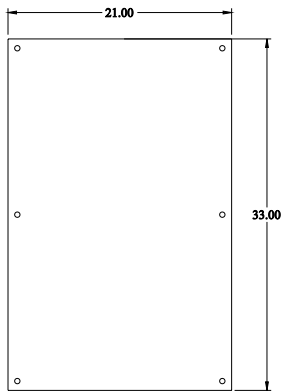

PART No. 1447SN4F8

for more information visit
www.hammfg.com

Data subject to change without notice

Isometric drawing Not to Scale

ISOMETRIC VIEW

TOP VIEW

INNER PANEL

BACK VIEW

SIDE VIEW

FRONT VIEW

SIDE VIEW

BOTTOM VIEW