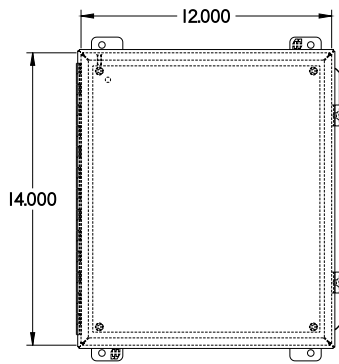

PART No. 1414N4PHSSM8

for more information visit
www.hammfg.com

Data subject to change without notice

TOP VIEW

ISOMETRIC VIEW

BACK VIEW

LEFT SIDE VIEW

FRONT VIEW

RIGHT SIDE VIEW

INNER PANEL

BOTTOM VIEW