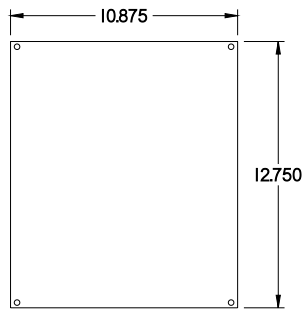

PART No. 1414N4PHSSM8

for more information visit
www.hammfg.com

Data subject to change without notice

TOP VIEW

ISOMETRIC VIEW

BACK VIEW

LEFT SIDE VIEW

FRONT VIEW

RIGHT SIDE VIEW

INNER PANEL

BOTTOM VIEW